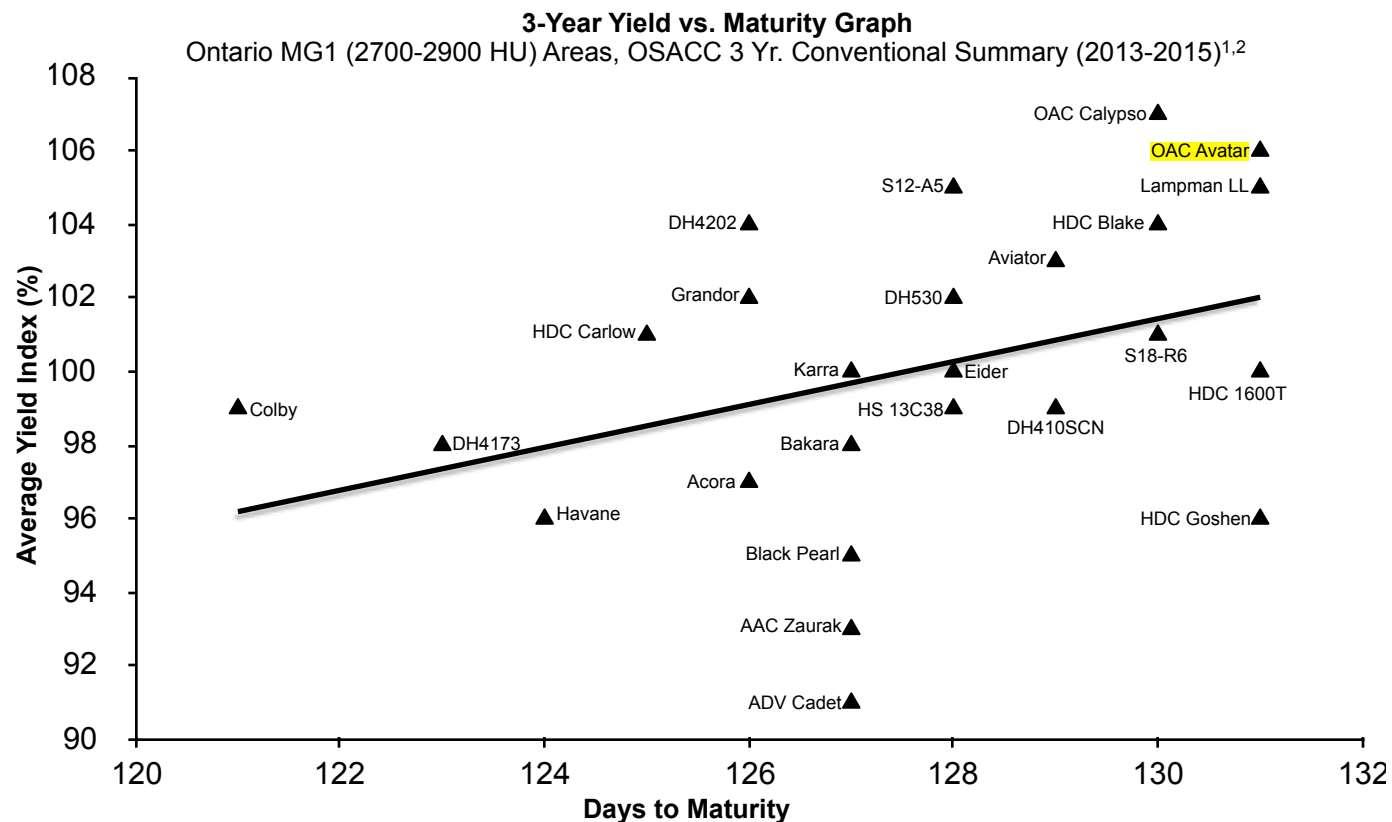

Technical Bulletin

Genes that fit *your* farm.

SeCan

Canada's Seed Partner

OAC Avatar Conventional Soybean

Description

OAC Avatar is a top-yielding IP variety in its maturity class. This 2900 HU (RM 1.6) imperfect yellow-hilum soybean is widely adapted across Ontario and Quebec.

Performance

- 106% 3 year average yield index¹

Characteristics

- Imperfect yellow hilum
- 41.8% protein and 19.5% oil indexes
- Good lodging resistance
- Good tolerance to Phytophthora root rot

Management

- Adapted for all soil types in Ontario
- Performs well across 7" to 30" row widths in both conventional and no-till operations

Breeder

Dr. Istvan Rajcan
Department of Plant Agriculture
University of Guelph
Guelph, ON